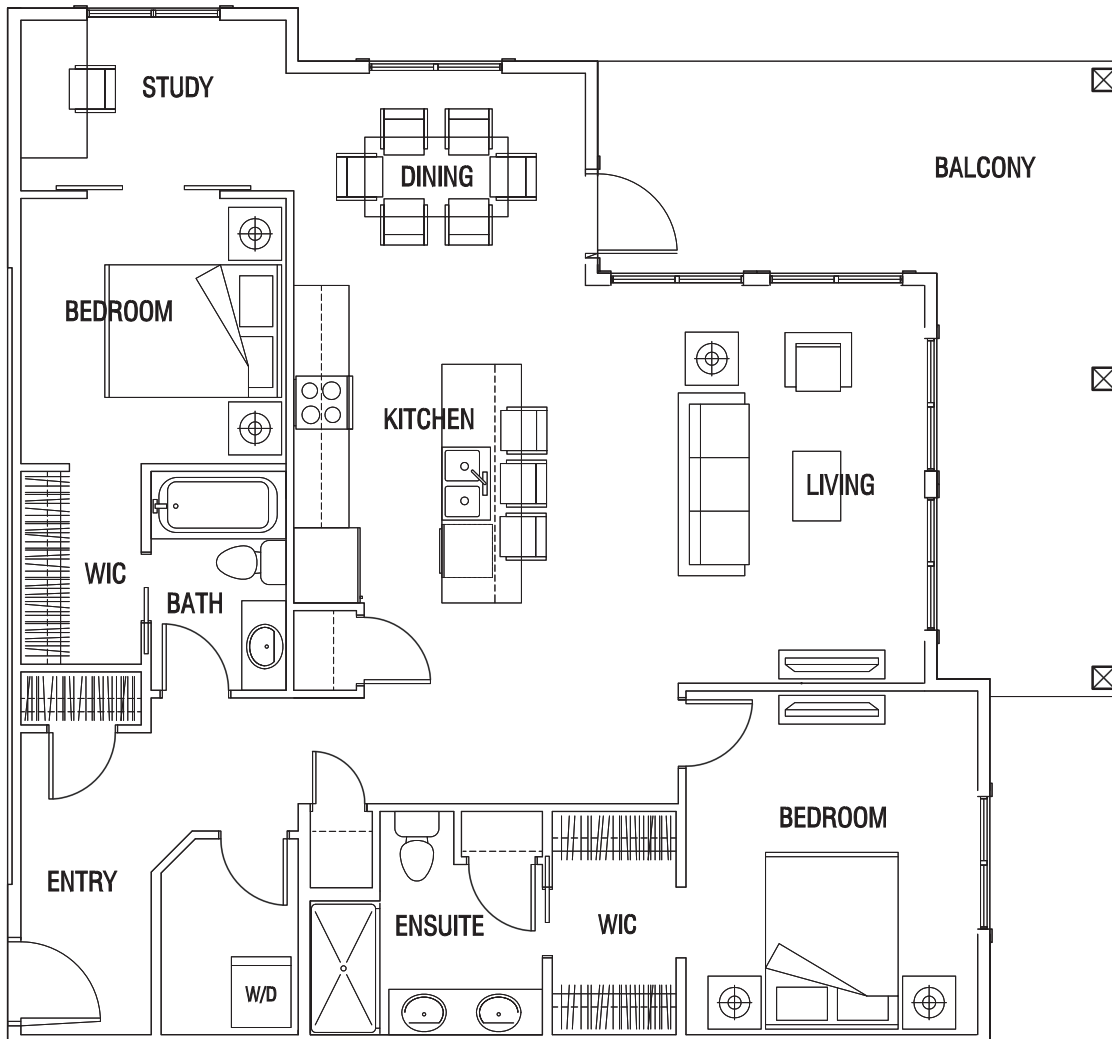

Floorplan

Walnut

2 bedroom, 2 bathroom

1,245 SQ/FT